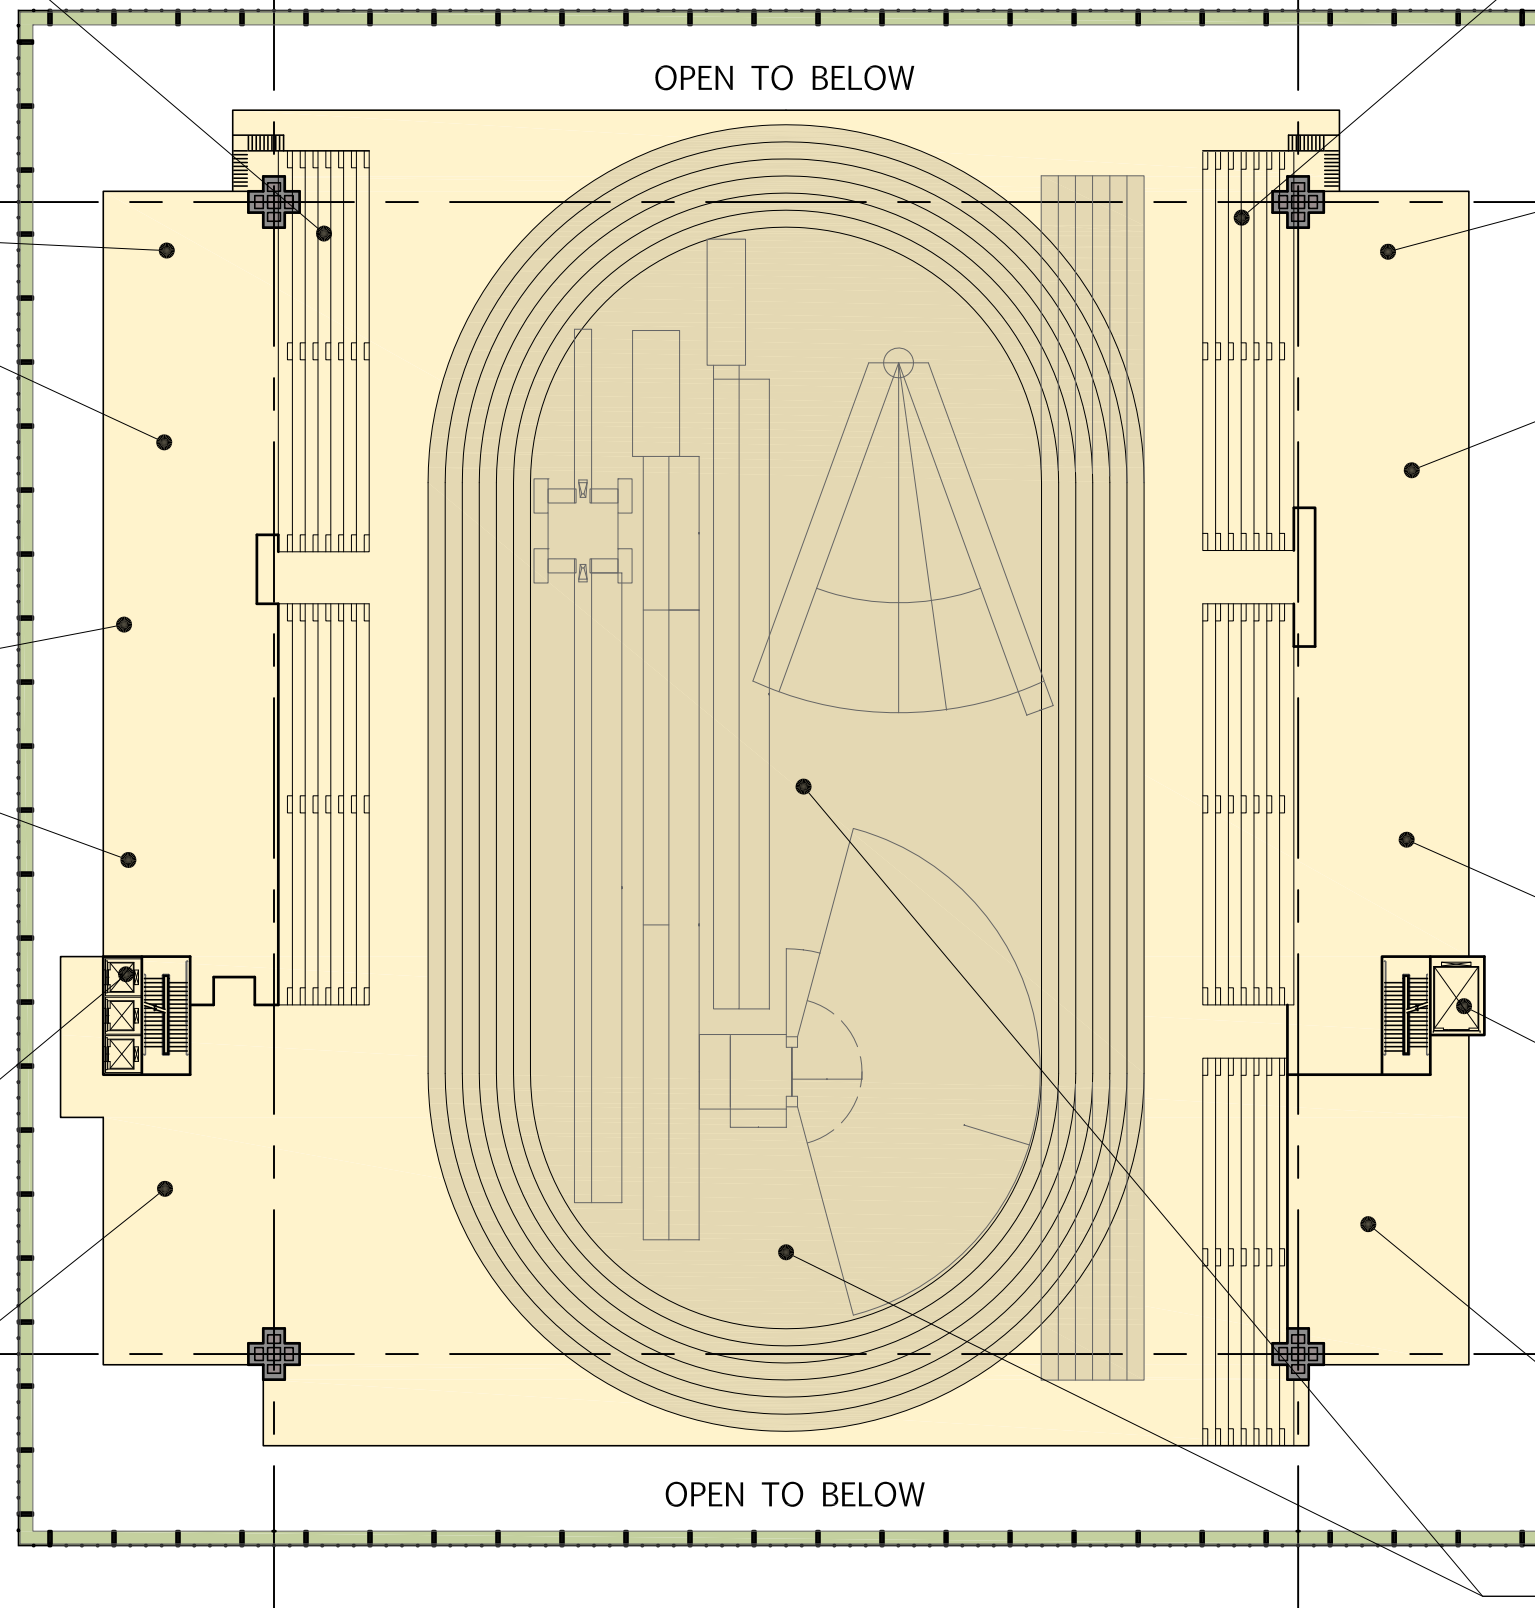

RETRACTABLE
BLEACHERS
(500 SEATS EACH)

FITNESS/
MULTI-PURPOSE
ROOMS

LOCKER ROOMS

PASSENGER
ELEVATORS

LOUNGE

OPEN TO BELOW

RETRACTABLE
BLEACHERS

FITNESS/
MULTI-PURPOSE
ROOM

AEROBICS /
WEIGHT ROOM

FITNESS/
MULTI-PURPOSE
ROOM

FREIGHT
ELEVATOR

CLIMBING CENTER

200 METER TRACK
& FIELD

LEVEL THREE - PUBLIC RECREATION FACILITIES / FIELD HOUSE